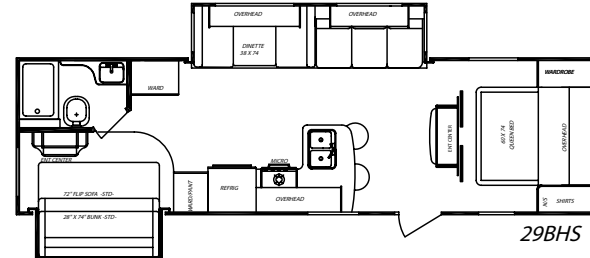

floor plans

EMERALD BAY