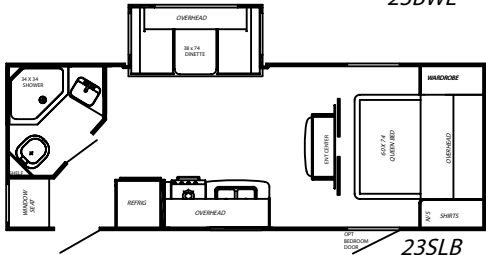

value

The bedroom in the Emerald Bay is both roomy and functional. The large overhead storage includes matching shirt closets and a night stand with a conveniently placed 110V outlet complete with oil rubbed bronze hardware and fully adjustable bullet lighting.

floor plans

23TRS

23BWL

23SLB

25FBH

26QBS

26RKS

27BHS