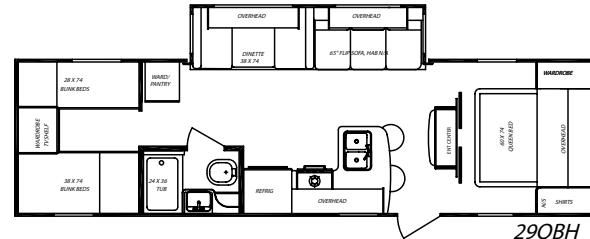

floor plans

29QBH

EMERALD BAY