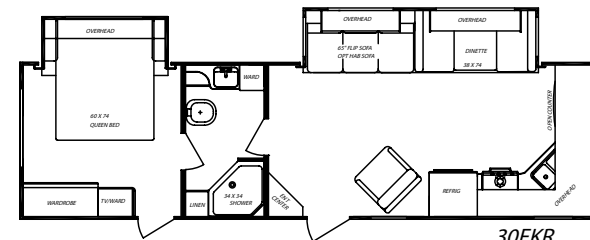

29BHS

30FKR

EMERALD BAY