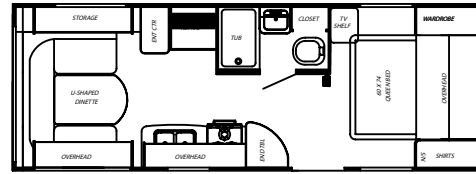

value

The bedroom in the Emerald Bay is both roomy and functional. The large overhead storage includes matching shirt closets and a night stand with a conveniently placed 110V outlet complete with oil rubbed bronze hardware and fully adjustable bullet lighting.

floor plans

23TRS

23BWL

23SLB

25FBH

26QBS

26RKS

27BHS