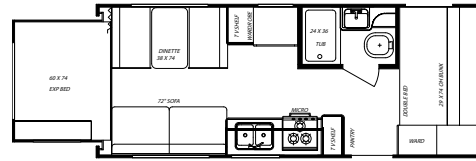

floor plans

23TRS